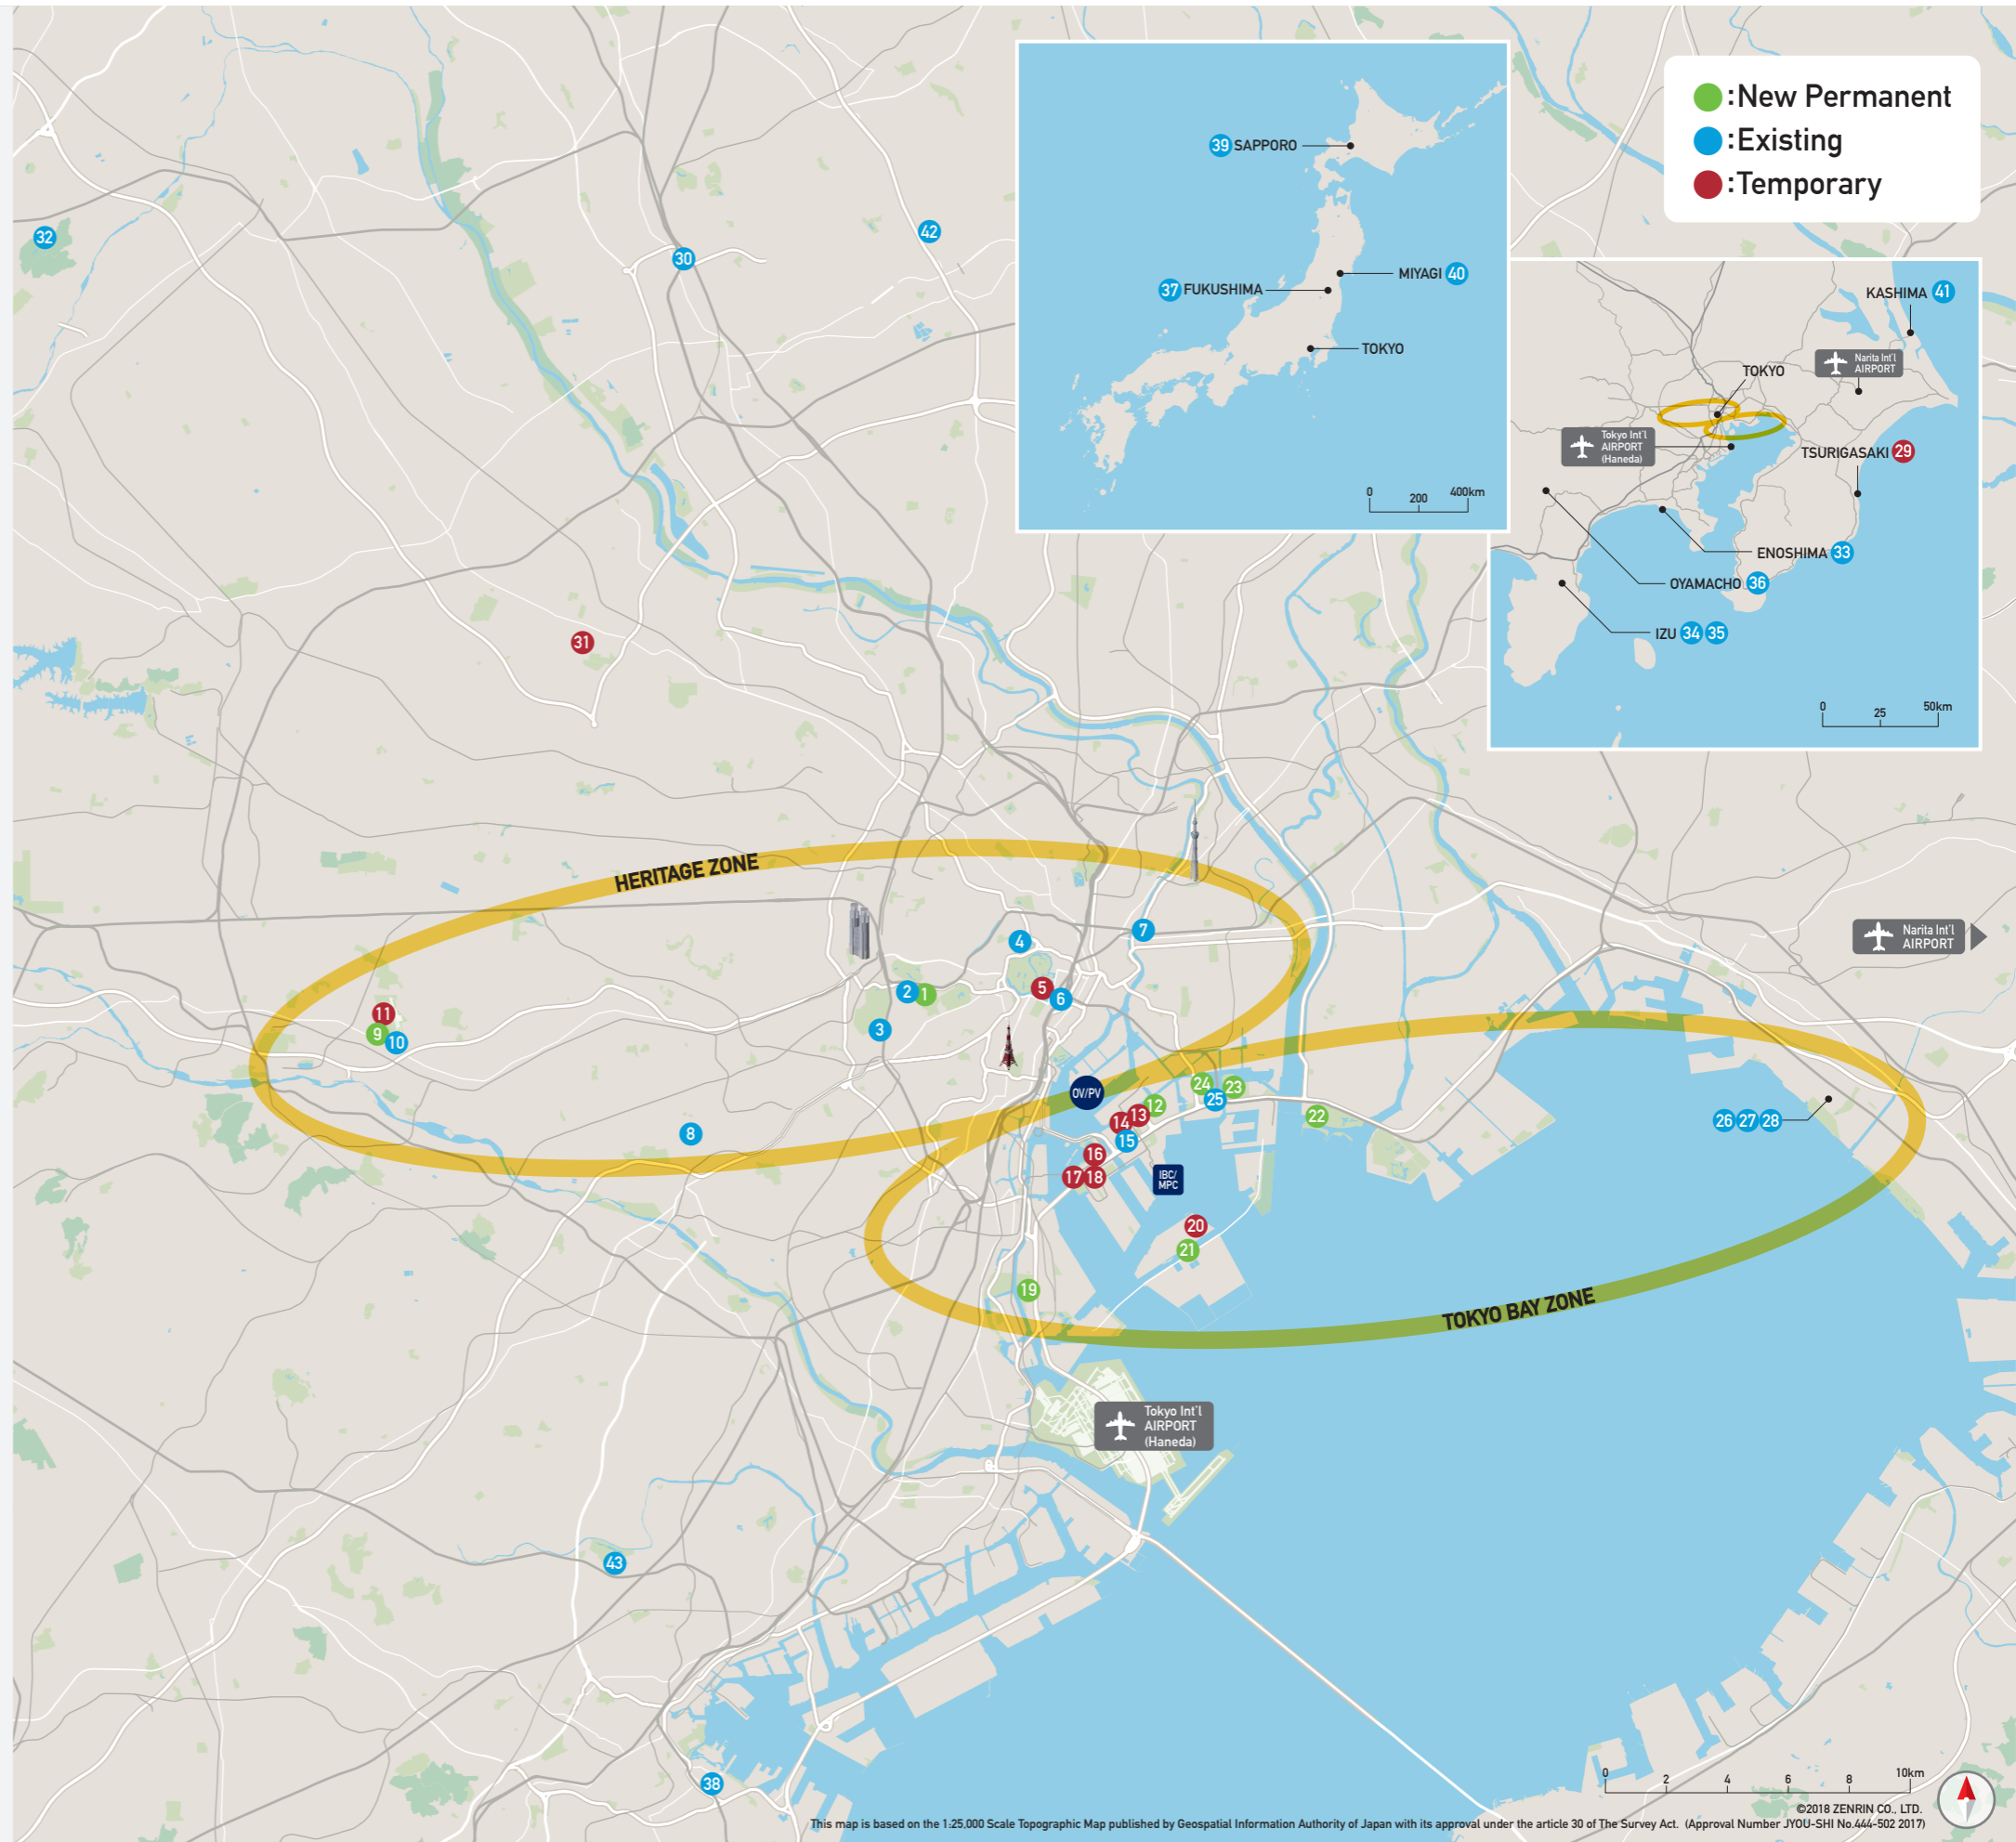

## TOKYO BAY ZONE

- 12 Ariake Arena**  
 □ Volleyball (Volleyball)  
 △ Wheelchair Basketball
- 13 Ariake Gymnastics Centre**  
 □ Gymnastics  
 △ Boccia
- 14 Ariake Urban Sports Park**  
 □ Cycling (BMX Freestyle, BMX Racing),  
 Skateboarding
- 15 Ariake Tennis Park**  
 □ Tennis  
 △ Wheelchair Tennis
- 16 Odaiba Marine Park**  
 □ Triathlon  
 □ Aquatics (Marathon Swimming)
- 17 Shiokaze Park**  
 □ Volleyball (Beach Volleyball)
- 18 Aomi Urban Sports Park**  
 □ Basketball (3x3), Sport Climbing  
 △ Football 5-a-side
- 19 Oi Hockey Stadium**  
 □ Hockey
- 20 Sea Forest Cross-Country Course**  
 □ Equestrian (Eventing (Cross Country))
- 21 Sea Forest Waterway**  
 □ Rowing  
 □ Canoe (Sprint)  
 △ Canoe
- 22 Kasai Canoe Slalom Centre**  
 □ Canoe (Slalom)
- 23 Yumenoshima Park Archery Field**  
 □ Archery
- 24 Tokyo Aquatics Centre**  
 □ Aquatics  
 (Swimming, Diving, Artistic Swimming)  
 △ Swimming
- 25 Tatsumi Water Polo Centre**  
 □ Aquatics (Water Polo)
- 26 Makuhari Messe Hall A**  
 □ Taekwondo, Wrestling  
 △ Sitting Volleyball
- 27 Makuhari Messe Hall B**  
 □ Fencing  
 △ Taekwondo, Wheelchair Fencing
- 28 Makuhari Messe Hall C**  
 △ Goalball

This map is based on the 1:25,000 Scale Topographic Map published by Geospatial Information Authority of Japan with its approval under the article 30 of The Survey Act. (Approval Number JYOU-SHI No.444-502 2017)