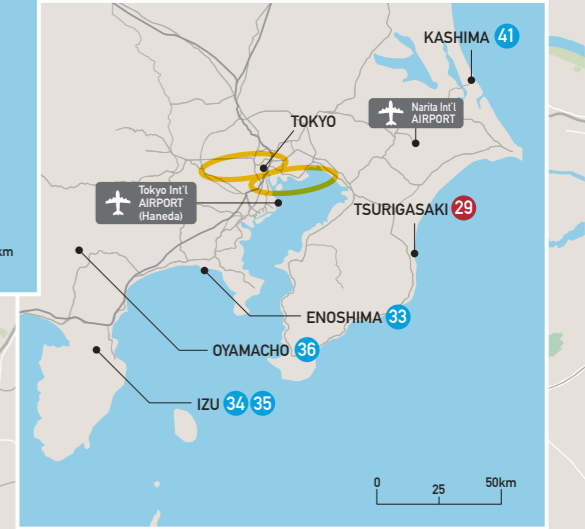

OTHER VENUES

- **29 Tsurigasaki Surfing Beach**
  □ Surfing
- **30 Saitama Super Arena**
  □ Basketball (Basketball)
- **31 Asaka Shooting Range**
  □ Shooting
- **32 Kasumigaseki Country Club**
  □ Golf
- **33 Enoshima Yacht Harbour**
  □ Sailing
- **34 Izu Velodrome**
  □ Cycling (Track)
- **35 Izu MTB Course**
  □ Cycling (Mountain Bike)
- **36 Fuji International Speedway**
  □ Cycling (Road)
- **37 Fukushima Azuma Baseball Stadium**
  □ Baseball/Softball
- **38 Yokohama Baseball Stadium**
  □ Baseball/Softball
- **39 Sapporo Dome**
  □ Football
- **40 Miyagi Stadium**
  □ Football
- **41 Ibaraki Kashima Stadium**
  □ Football
- **42 Saitama Stadium**
  □ Football
- **43 International Stadium Yokohama**
  □ Football

This map is based on the 1:25,000 Scale Topographic Map published by Geospatial Information Authority of Japan with its approval under the article 30 of The Survey Act. (Approval Number JYOU-SHI No.444-502 2017)

OV/PV Olympic/Paralympic Village
00 Competition Venue

IBC/MPC IBC/MPC Tokyo International Exhibition Centre (Tokyo Big Sight)

Road Network
Motorway
Major urban arterial network

Rail Lines
Japan railway
Private railway